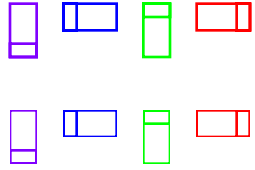

radio button 1
radio button 2
radio button 3

Thick green border surrounds page.

<https://www.qbitt.org>

< -> Formy field in yellow

Arrow to the left points down.

< -> Rot-cw field
with "Rot" at bottom
and text going up

< -> Drawn rectangles appear below annotations.