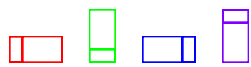

radio button 1  
radio button 2  
radio button 3

Thick green border surrounds page.

<https://www.qbilt.org>

 <- Formy field in yellow

 Arrow to the left points down.

<- Drawn rectangles appear below annotations.

<- Rot-ccw field  
with "Rot" at bottom  
and text going up

radio button 1  
radio button 2  
radio button 3

Thick green border surrounds page.

<https://www.qbilt.org>

 <- Formy field in yellow

 Arrow to the left points down.