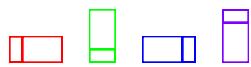

<- Rot-ccw field  
with "Rot" at bottom  
and text going up

radio button 1  
radio button 2  
radio button 3

Thick green border surrounds page.

<https://www.qbilt.org>

 <- Formy field in yellow

 Arrow to the left points down.

<- Drawn rectangles appear below annotations.

<- Rot-ccw field  
with "Rot" at bottom  
and text going up