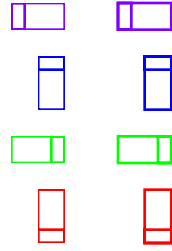

```
radio button 1
radio button 2
radio button 3
```

Thick green border surrounds page.

<https://www.qbilt.org>

<- Formy field in yellow

Arrow to the left points down.

<- Drawn rectangles appear below annotations.

<- Rot-ccw field  
with "Rot" at bottom  
and text going up