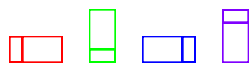

radio button 1  
radio button 2  
radio button 3

Thick green border surrounds page.

<https://www.qbilt.org>

 <- Formy field in yellow

 Arrow to the left points down.

<- Drawn rectangles appear below annotations.

 <- Rot-ccw field  
with "Rot" at bottom  
and text going up

radio button 1  
radio button 2  
radio button 3

Thick green border surrounds page.

<https://www.qbilt.org>

 <- Formy field in yellow

 Arrow to the left points down.