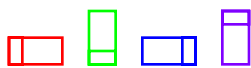

radio button 1  
radio button 2  
radio button 3

Thick green border surrounds page.

<https://www.qbilt.org>

 <- Formy field in yellow

 Arrow to the left points down.

<- Drawn rectangles appear below annotations.

 <- Rot-ccw field  
with "Rot" at bottom  
and text going up

radio button 1  
radio button 2  
radio button 3

Thick green border surrounds page.

<https://www.qbilt.org>

 <- Formy field in yellow

 Arrow to the left points down.