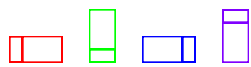

 <- Rot-ccw field  
with "Rot" at bottom  
and text going up

radio button 1  
radio button 2  
radio button 3

Thick green border surrounds page.

<https://www.qbilt.org>

 <- Formy field in yellow

 Arrow to the left points down.

<- Drawn rectangles appear below annotations.

<- Rot-ccw field  
with "Rot" at bottom  
and text going up