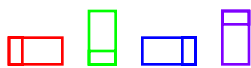

 <- Rot-ccw field  
with "Rot" at bottom  
and text going up

radio button 1  
radio button 2  
radio button 3

Thick green border surrounds page.

<https://www.qbilt.org>

 <- Formy field in yellow

 Arrow to the left points down.

<- Drawn rectangles appear below annotations.

<- Rot-ccw field  
with "Rot" at bottom  
and text going up