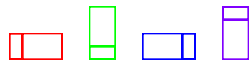

Page 1 - red

radio button 1
radio button 2
radio button 3

Thick green border surrounds page.

<https://www.qbilt.org>

<- Formy field in yellow

Arrow to the left points down.

<- Rot-ccw field
with "Rot" at bottom
and text going up

<- Drawn rectangles appear below annotations.