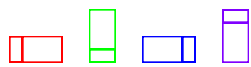

# Page 1 - red

radio button 1  
radio button 2  
radio button 3

Thick green border surrounds page.

<https://www.qbilt.org>

 <- Formy field in yellow

 Arrow to the left points down.

<- Rot-ccw field  
with "Rot" at bottom  
and text going up

<- Drawn rectangles appear below annotations.