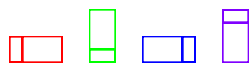

<- Rot-ccw field
with "Rot" at bottom
and text going up

radio button 1
radio button 2
radio button 3

Thick green border surrounds page.

<https://www.qbilt.org>

 <- Formy field in yellow

 Arrow to the left points down.

<- Drawn rectangles appear below annotations.

<- Rot-ccw field
with "Rot" at bottom
and text going up