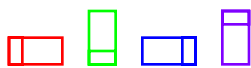

radio button 1
radio button 2
radio button 3

Thick green border surrounds page.

<https://www.qbilt.org>

 <- Formy field in yellow

 Arrow to the left points down.

<- Drawn rectangles appear below annotations.

<- Rot-ccw field
with "Rot" at bottom
and text going up

radio button 1
radio button 2
radio button 3

Thick green border surrounds page.

<https://www.qbilt.org>

 <- Formy field in yellow

 Arrow to the left points down.