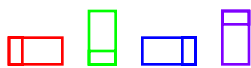

<- Rot-ccw field
with "Rot" at bottom
and text going up

radio button 1
radio button 2
radio button 3

Thick green border surrounds page.

<https://www.qbilt.org>

 <- Formy field in yellow

 Arrow to the left points down.

<- Drawn rectangles appear below annotations.

<- Rot-ccw field
with "Rot" at bottom
and text going up