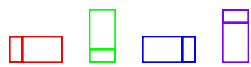

radio button 1
radio button 2
radio button 3

Thick green border surrounds page.

<https://www.qbilt.org>

 <- Formy field in yellow

 Arrow to the left points down.

<- Drawn rectangles appear below annotations.

<- Rot-ccw field
with "Rot" at bottom
and text going up

radio button 1
radio button 2
radio button 3

Thick green border surrounds page.

<https://www.qbilt.org>

 <- Formy field in yellow

 Arrow to the left points down.