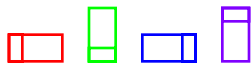

# Page 1 - red

radio button 1  
radio button 2  
radio button 3

Thick green border surrounds page.

<https://www.qbilt.org>

<- Formy field in yellow

Arrow to the left points down.

<- Rot-ccw field  
with "Rot" at bottom  
and text going up

<- Drawn rectangles appear below annotations.