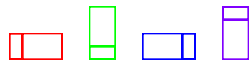

# Page 1 - red

radio button 1  
radio button 2  
radio button 3

Thick green border surrounds page.

<https://www.qbilt.org>

<- Formy field in yellow

Arrow to the left points down.

<- Rot-ccw field  
with "Rot" at bottom  
and text going up

<- Drawn rectangles appear below annotations.